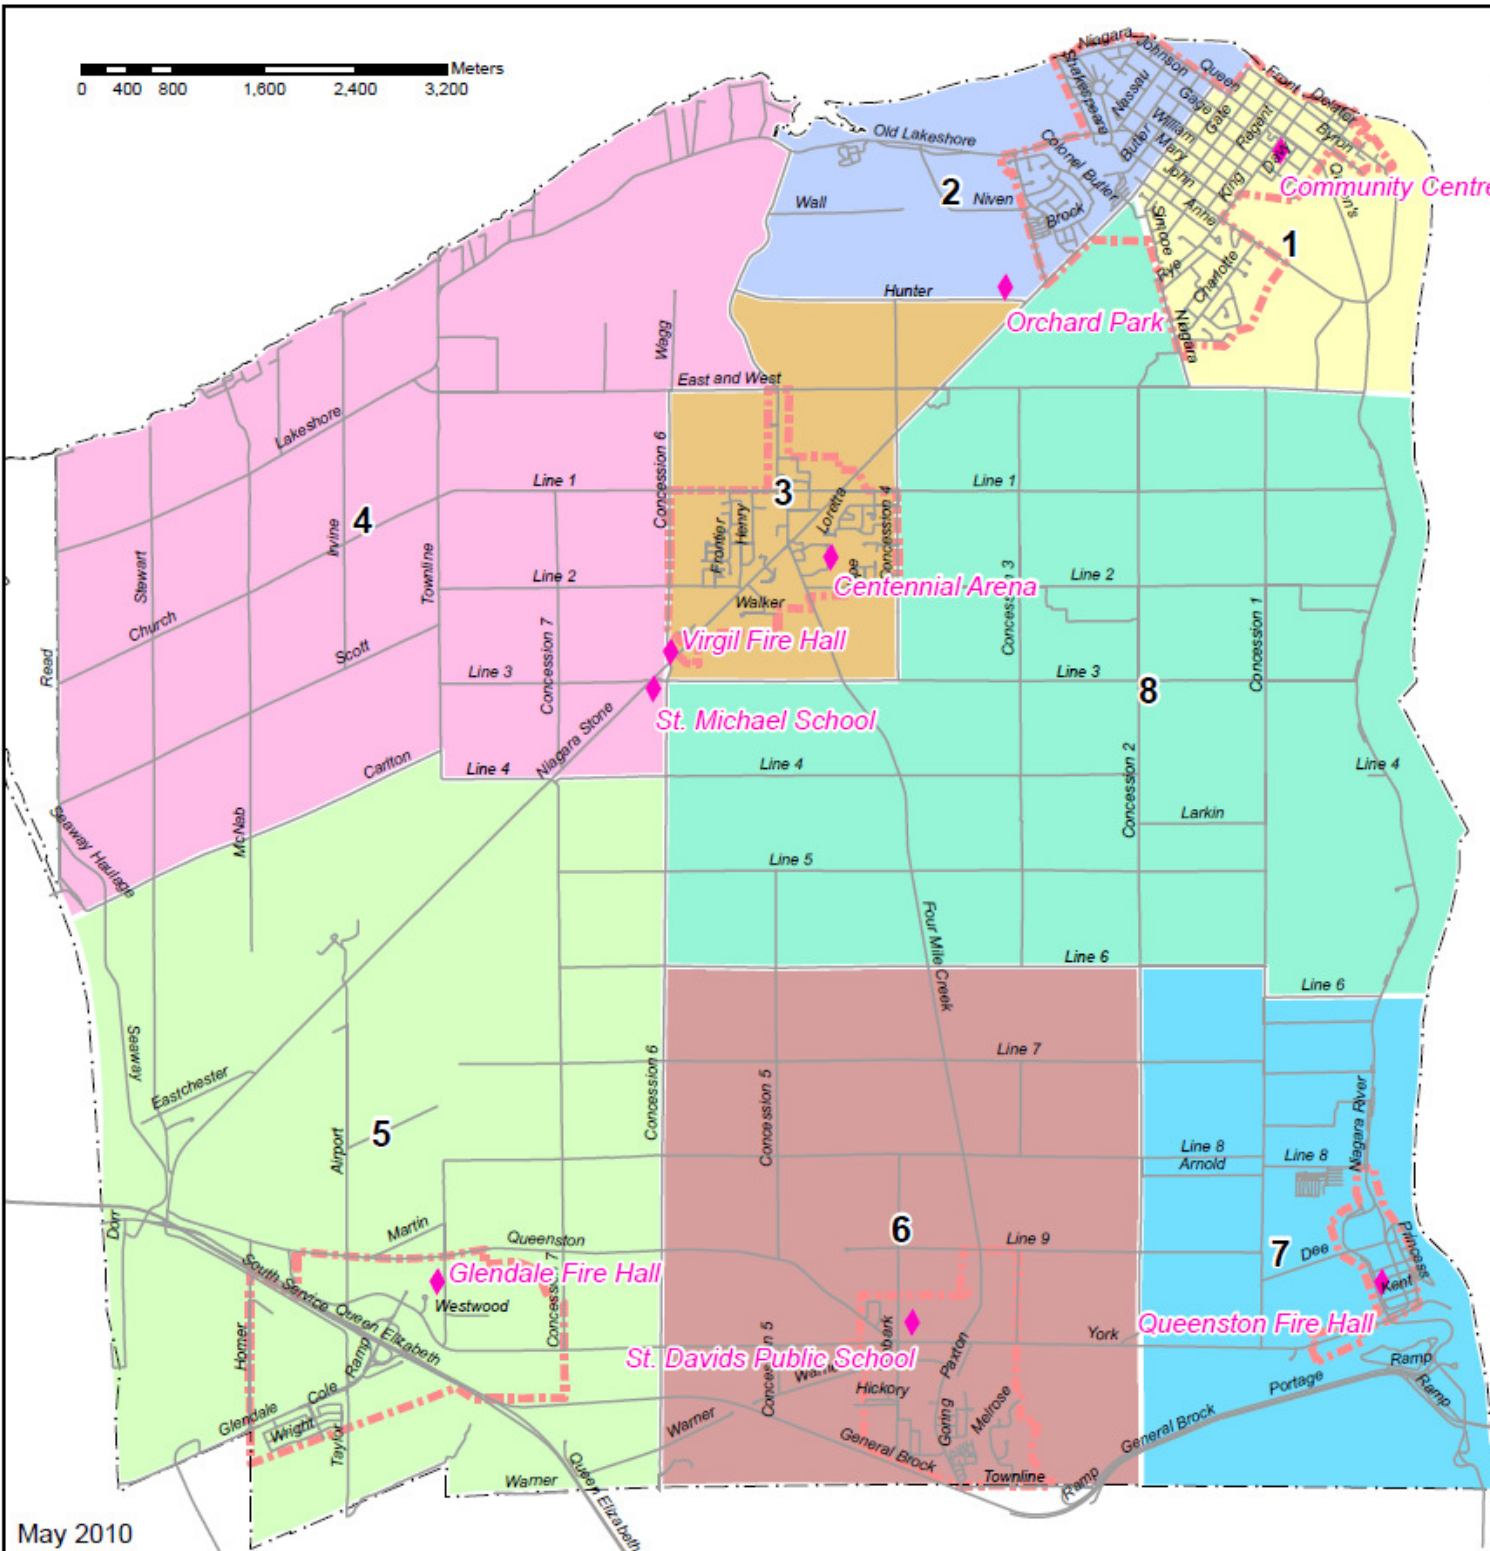

0 400 800 1,600 2,400 3,200 Meters

The Town of
Niagara-On-The-Lake
Poll District Map

DRAFT

Legend

- Street
- Urban Boundary
- Poll Station

Poll District

- 1 Community Centre
- 2 Orchard Park
- 3 Centennial Arena
- 4 Virgil Fire Hall
- 5 Glendale Fire Hall
- 6 St. Davids Public School
- 7 Queenston Fire Hall
- 8 St. Michael School

Produced By :
The Town of Niagara - on - the - Lake
Planning and Development - GIS
www.notl.org
May 2010